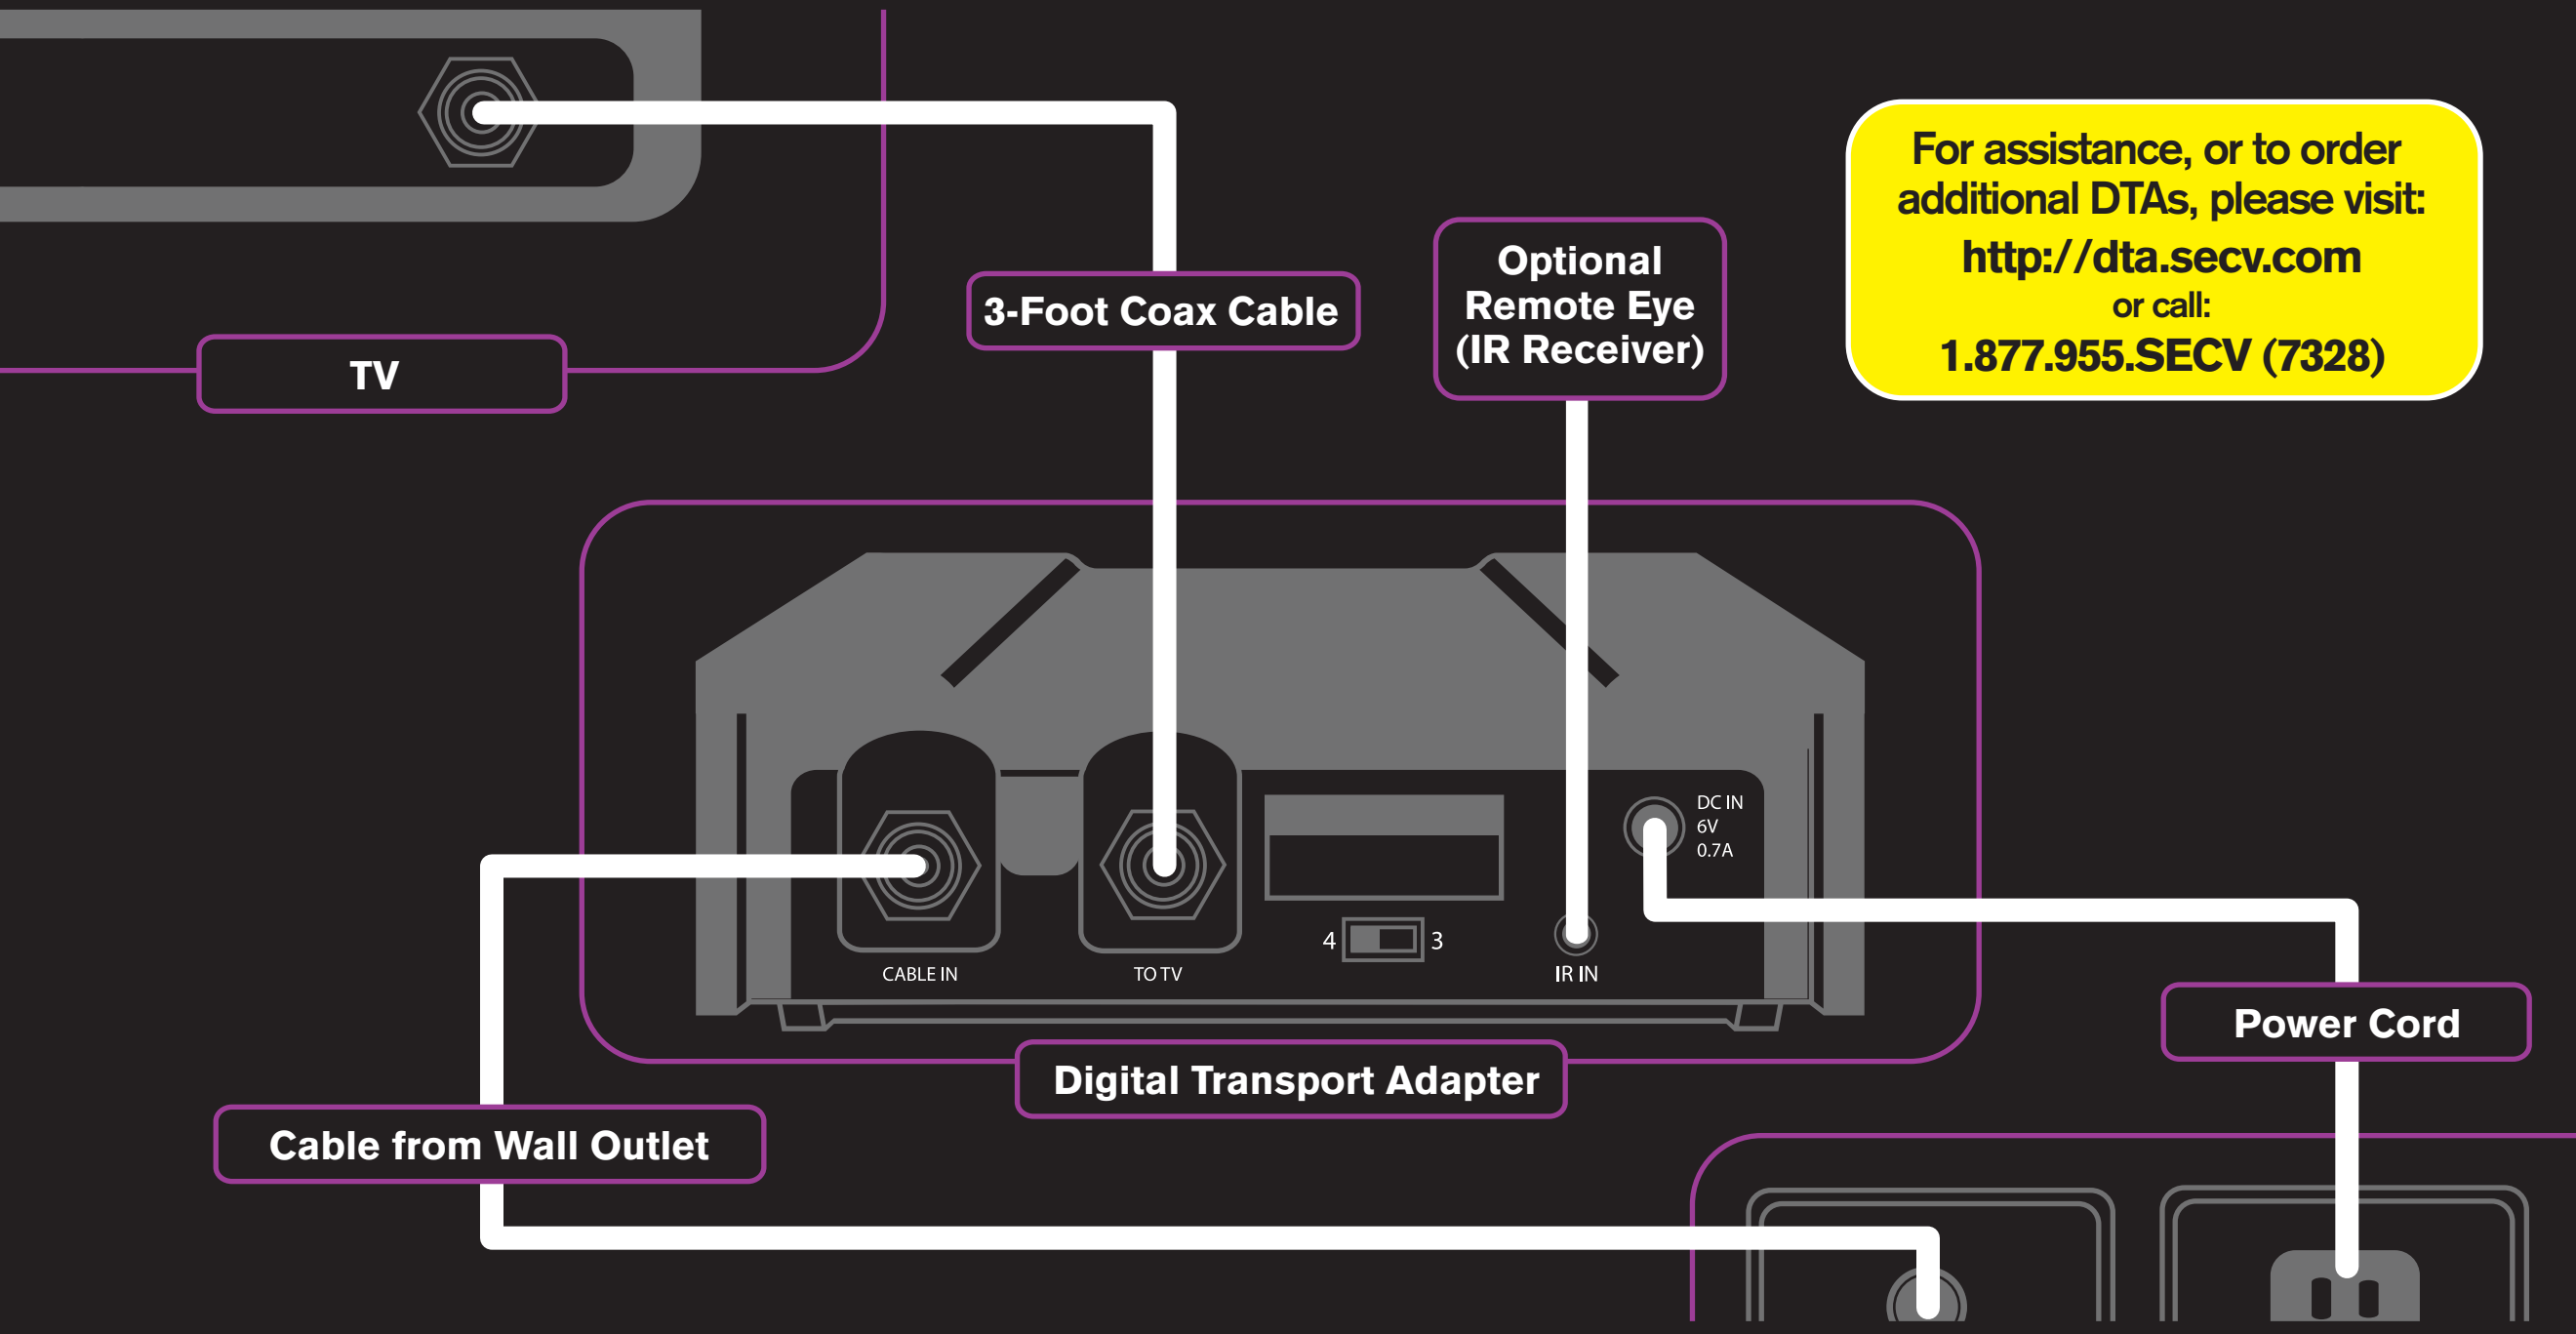

Inside This Box:

Digital Transport Adapter

Optional Remote Eye (IR Receiver)

3-Foot Coax Cable

Power Cord

Adhesive Fasteners

Remote Control

2 AA Batteries

For assistance, or to order additional DTAs, please visit: <http://dta.secv.com> or call: 1.877.955.SECV (7328)

digital transport adapter self-installation kit

digital transport adapter self-installation kit